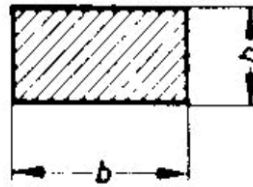

# Key Stock

square

rectangular

Square Key Stock (Diameter x Length)

Inches: Steel QK020---X---  
 Feet: Steel QK020---F---  
 Under Size: Steel QK020---X---US

Stainless Steel QK188---X---  
 Stainless Steel QK188---F---  
 Stainless Steel (feet) QK188---F---US

Rectangle Key Stock

(Smaller Dimension x Larger Dimension x Length)

Steel RK020---X---X--- Stainless Steel RK188---X---X---

Computer #	Diameter	Computer #	Diameter	Computer #	Diameter
006	1/16	031	5/16	075	3/4
009	3/32	037	3/8	087	7/8
012	1/8	043	7/16	100	1
015	5/32	050	1/2	112	1-1/8
018	3/16	056	9/16	125	1-1/4
025	1/4	062	5/8	150	1-1/2